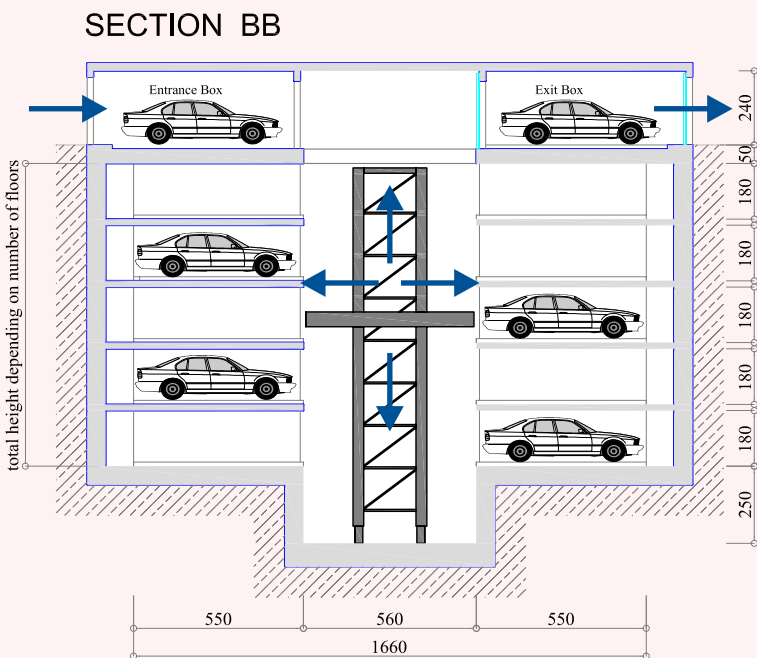

swiss-park T-Type

All information subject to technical modification.

Dimensions in cm.

Automatic parking – Palletless systems

07/2007

swiss-park T-Type

Entrance Level

Automatic parking – Palletless systems

All information subject to technical modification.

Dimensions in cm.

07/2007