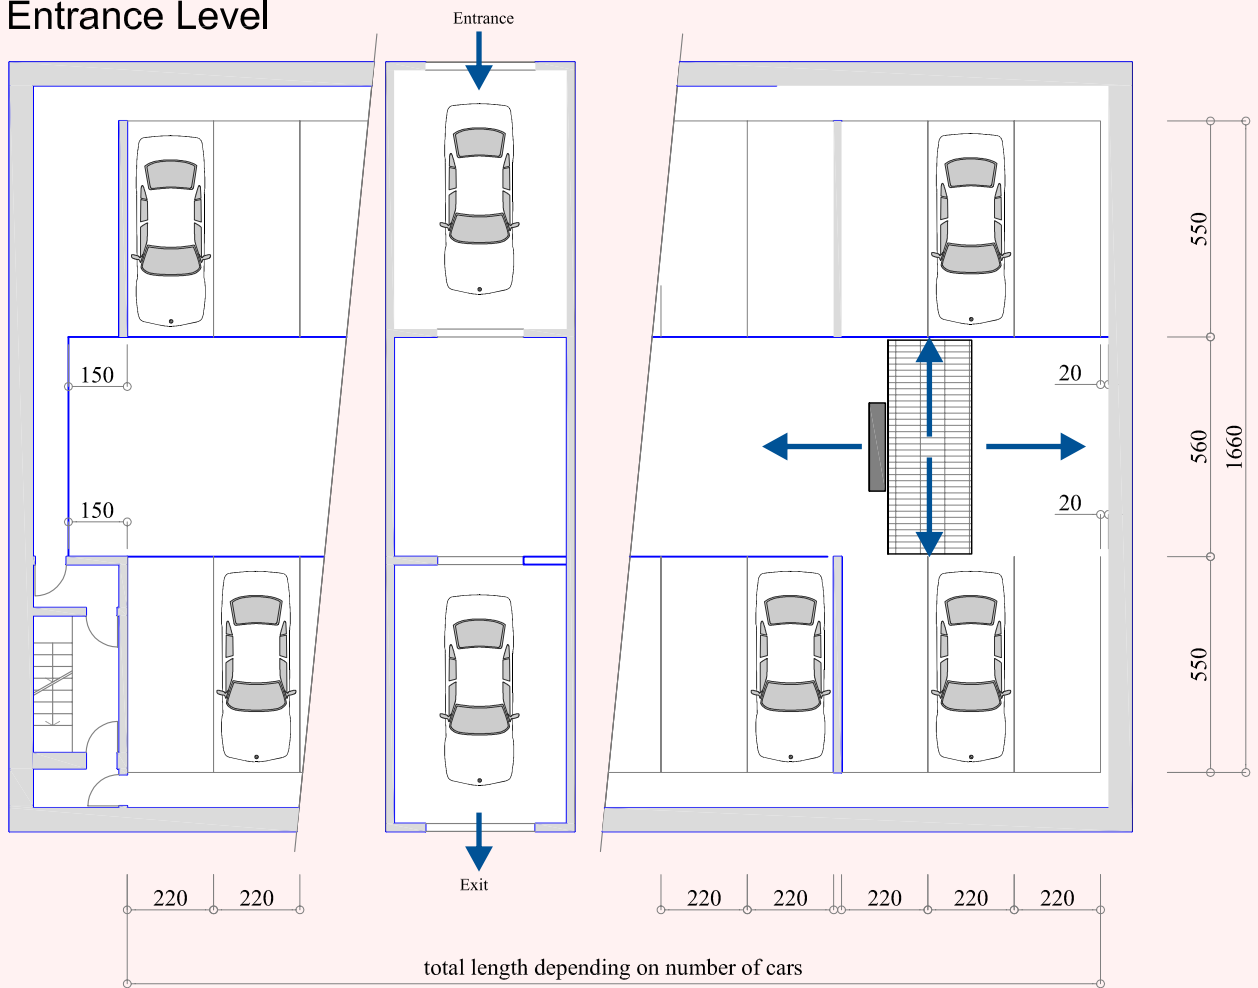

swiss-park T-Type

All information subject to technical modification.

Dimensions in cm.

Automatic parking – Palletless systems

07/2007

swiss-park T-Type

Entrance Level

Automatic parking – Palletless systems

All information subject to technical modification.

Dimensions in cm.

07/2007