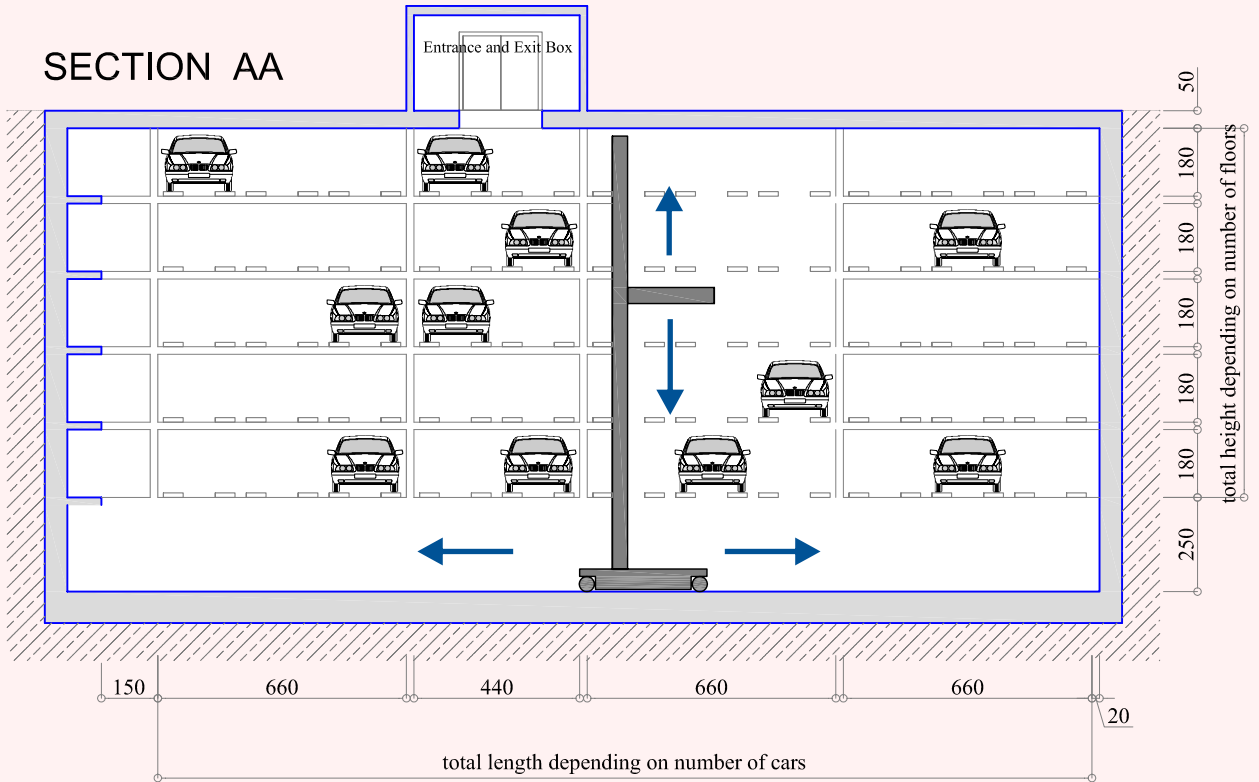

swiss-park T-Type

All information subject to technical modification.

Dimensions in cm.

Automatic parking – Palletless systems

07/2007

swiss-park T-Type

Entrance Level

Automatic parking – Palletless systems

All information subject to technical modification.

Dimensions in cm.

07/2007